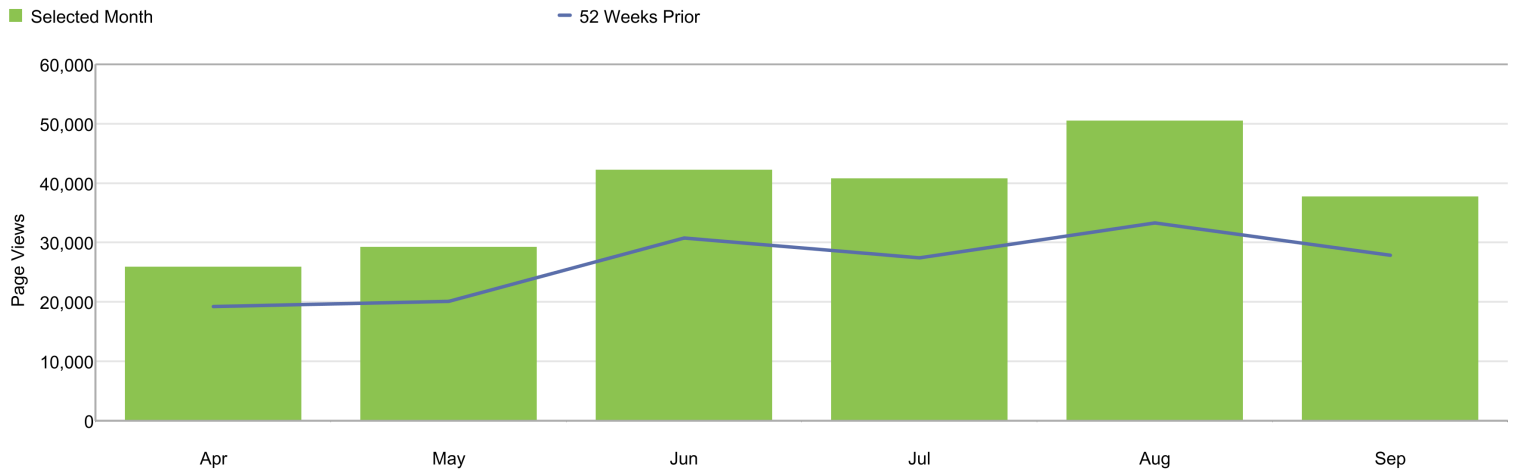

Page Views Report

Report Suite: OGPE

Date: Tue. 1 Apr. 2014 - Tue. 30 Sep. 2014

Segment: No Digital Editions

View by: Month
Day of Week: All Days

Selected Page: Entire Site
Smoothing Applied: None

Page Views Report | No Digital Editions | Tue. 1 Apr. 2014 - Tue. 30 Sep. 2014 | Graph generated by Adobe Analytics at 11:26 AM CDT, 9 Oct 2014

Date	Selected Month	52 Weeks Prior
1. Apr 2014	25,909	19,232
2. May 2014	29,274	20,090
3. Jun 2014	42,194	30,780
4. Jul 2014	40,751	27,434
5. Aug 2014	50,469	33,321
6. Sep 2014	37,703	27,829
Total	226,300	158,686